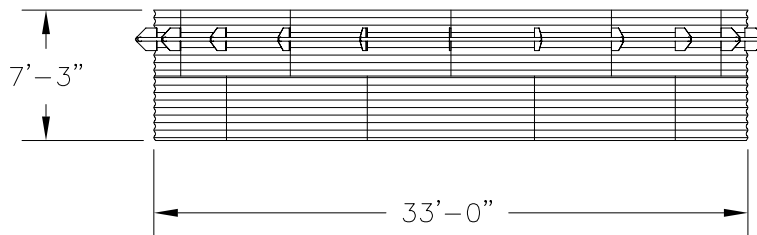

PLAN

ELEVATION

 WATER STORAGE TANKS, INC. 1-800-463-1898 www.corgaltanks.com		BY	DATE	TITLE		
	DWN	IU	7/14/08	MODEL 3302-WT-SAP-LR		
	CKD	JH	7/14/08	CORGAL STEEL WATER STORAGE TANK		
	ENG	JH	7/14/08	NOMINAL CAPACITY - 42,000 GALLONS (U.S.)	DWG. NO.	REV. NO.
THE DRAWING DEPICTED ON THIS PRINT AND THE INFORMATION CONTAINED HEREIN ARE PROPRIETARY TO Water Storage Tanks, Inc. AND SHALL NOT BE USED IN WHOLE OR PART WITHOUT THE WRITTEN CONSENT OF Water Storage Tanks, Inc.				3302-WT-SAP-LR	A	
SIZE	A	SCALE	3/32"=1'-0"	SHEET	1	OF 1