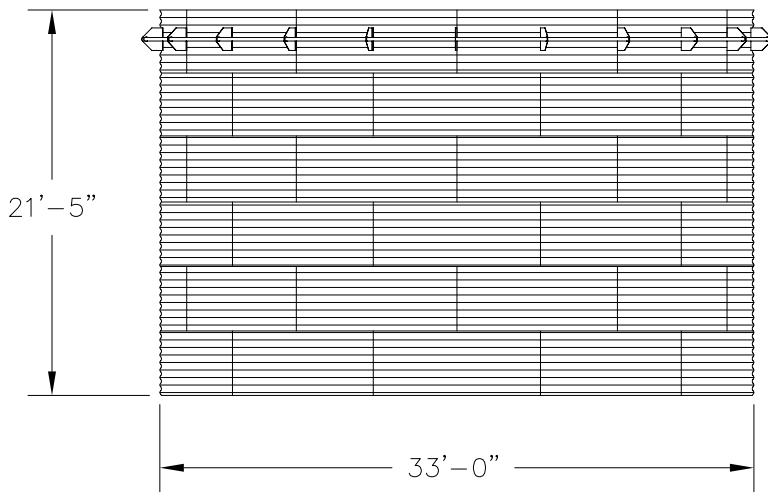

PLAN

ELEVATION

 WATER STORAGE TANKS, INC. 1-800-463-1898 www.corgaltanks.com		BY	DATE	TITLE		
	DWN	IU	7/14/08	MODEL 3306-WT-SAP-LR		
	CKD	JH	7/14/08	CORGAL STEEL WATER STORAGE TANK		
	ENG	JH	7/14/08	NOMINAL CAPACITY - 132,000 GALLONS (U.S.)	DWG. NO.	REV. NO.
THE DRAWING DEPICTED ON THIS PRINT AND THE INFORMATION CONTAINED HEREIN ARE PROPRIETARY TO Water Storage Tanks, Inc. AND SHALL NOT BE USED IN WHOLE OR PART WITHOUT THE WRITTEN CONSENT OF Water Storage Tanks, Inc.				3306-WT-SAP-LR	A	
		SIZE	SCALE	SHEET	OF	
		A	3/32"=1'-0"	1	1	1