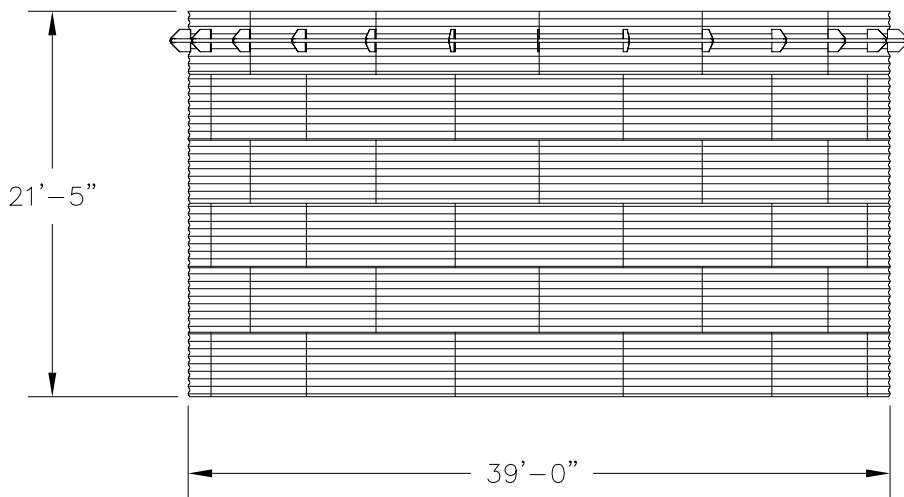

**PLAN**

**ELEVATION**

 <b>WATER STORAGE TANKS, INC.</b> 1-800-463-1898 www.corgaltanks.com		BY	DATE	TITLE		
	DWN	IU	7/16/08	MODEL 3906-WT-SAP-LR		
	CKD	JH	7/16/08	CORGAL STEEL WATER STORAGE TANK		
	ENG	JH	7/16/08	NOMINAL CAPACITY - 185,000 GALLONS (U.S.)	DWG. NO.	REV. NO.
THE DRAWING DEPICTED ON THIS PRINT AND THE INFORMATION CONTAINED HEREIN ARE PROPRIETARY TO Water Storage Tanks, Inc. AND SHALL NOT BE USED IN WHOLE OR PART WITHOUT THE WRITTEN CONSENT OF Water Storage Tanks, Inc.				3906-WT-SAP-LR	A	
SIZE	A	SCALE	3/32"=1'-0"	SHEET	1	OF 1